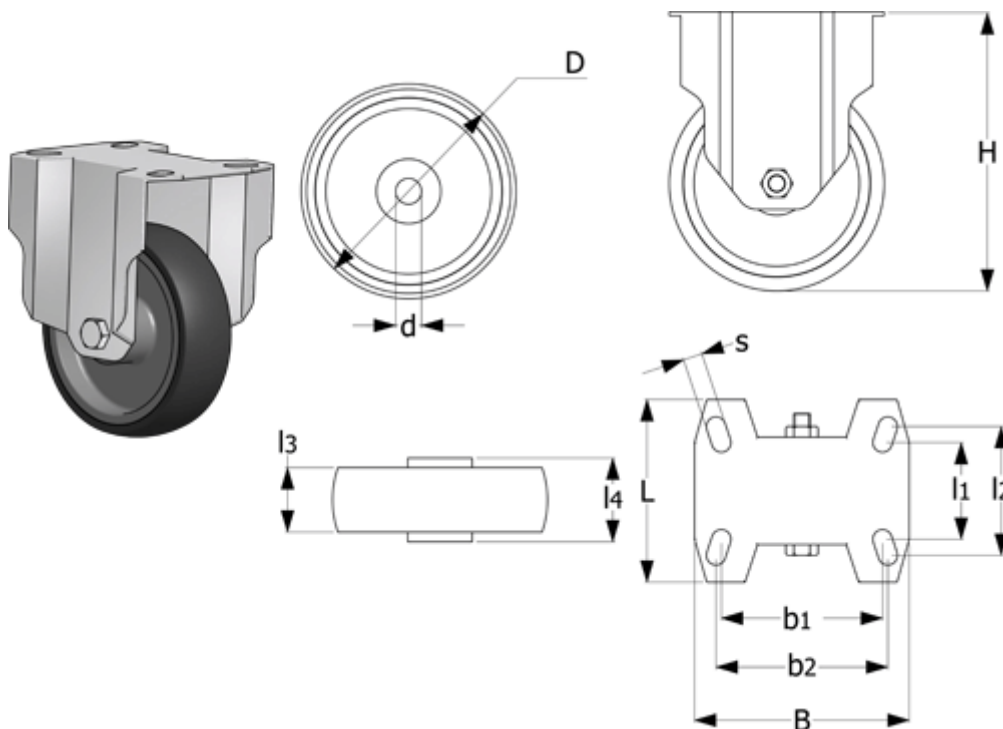

Data Sheet

Article number: 2314452656

Description: E+G Thermoplastic wheel 452656
RE.G1-100-PBL Fixed plate

Measures

B	= 100
b1	= 75
b2	= 80
Code	= 452656
D	= 100
d	= 12
Dynamic load (N)	= 1000
g	= 390

H	= 128
L	= 85
l1	= 45
l2	= 60
l3	= 30
l4	= 44
Rolling resistance (N)	= 1000
s	= 9

Type = RE.G1-100-PBL